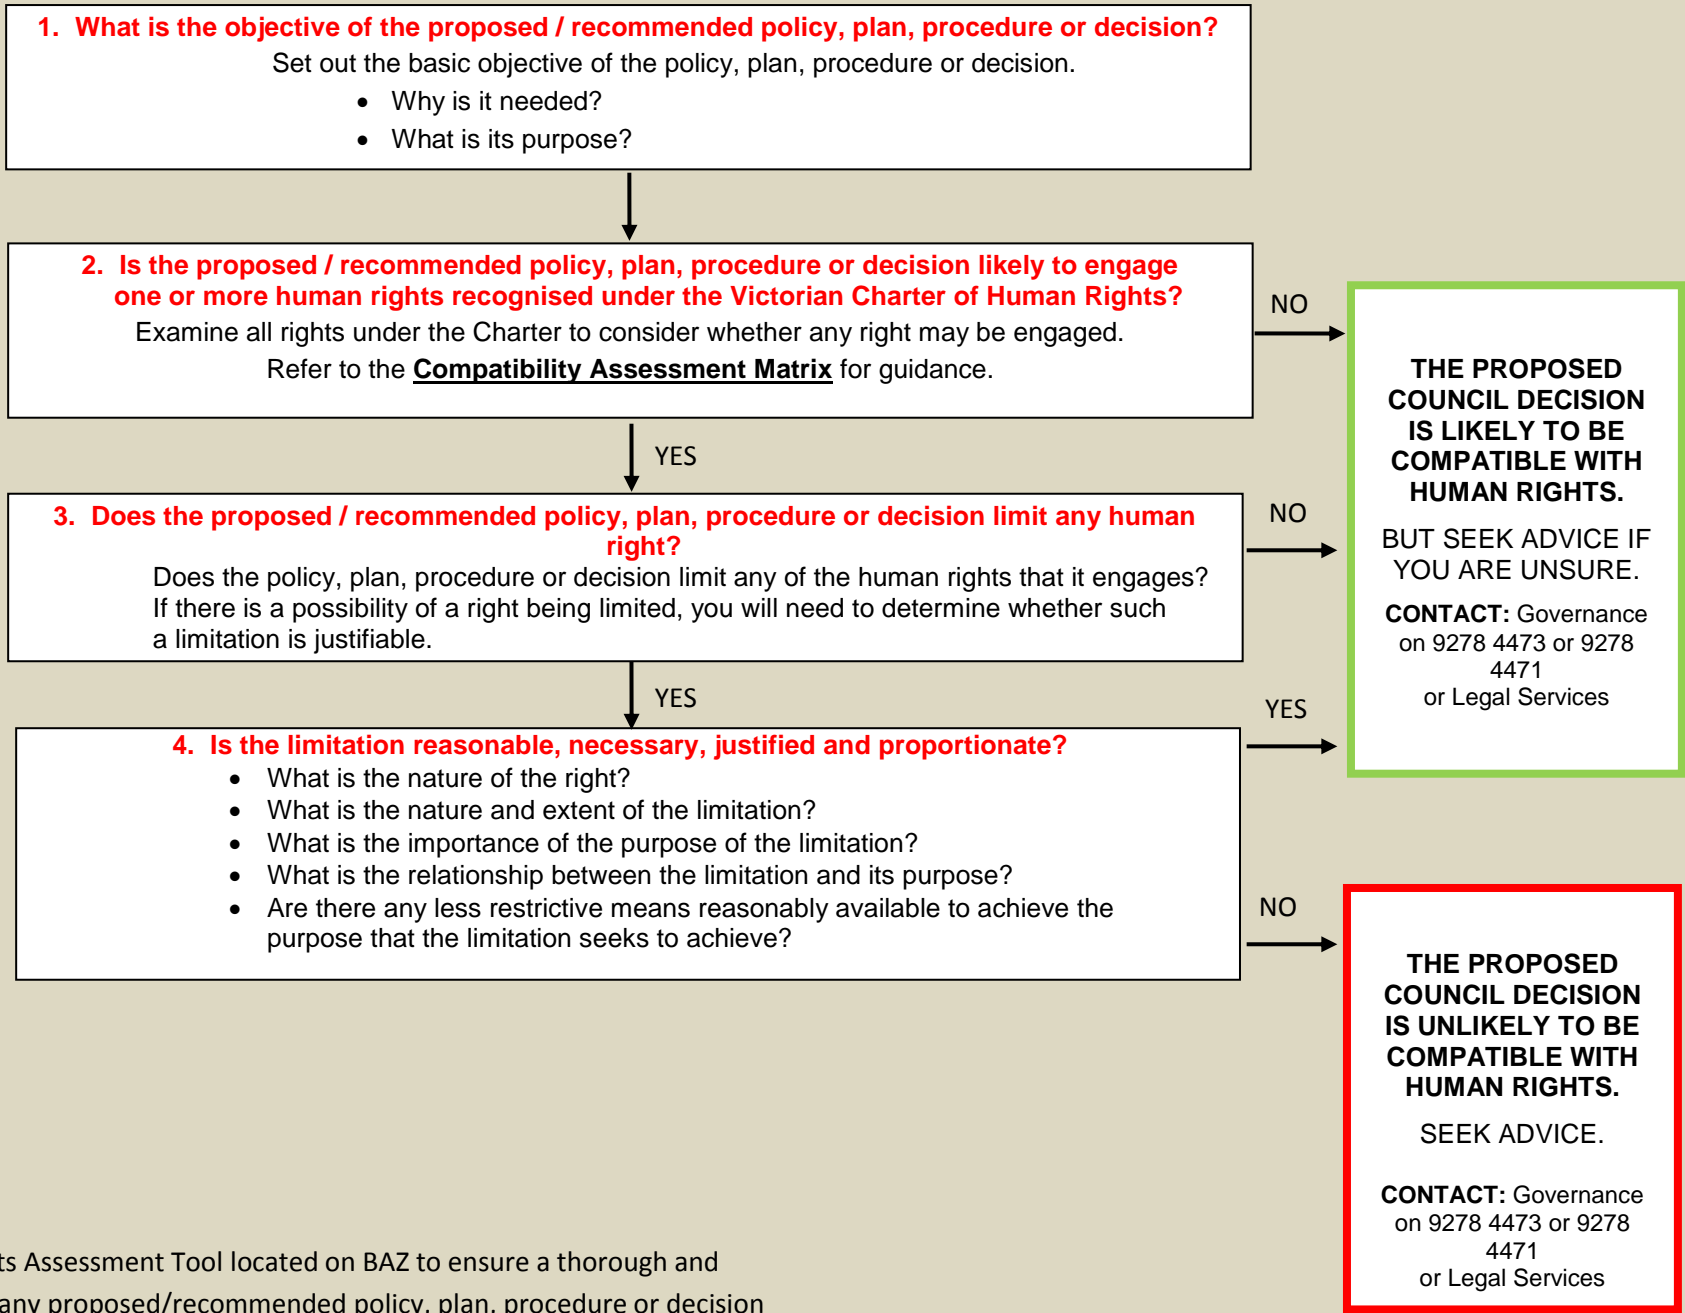

FLOWCHART FOR ASSESSING HUMAN RIGHTS COMPATIBILITY WITH POLICIES/PLANS/PROCEDURES/DECISIONS

Complete the Human Rights Assessment Tool located on BAZ to ensure a thorough and methodical assessment of any proposed/recommended policy, plan, procedure or decision